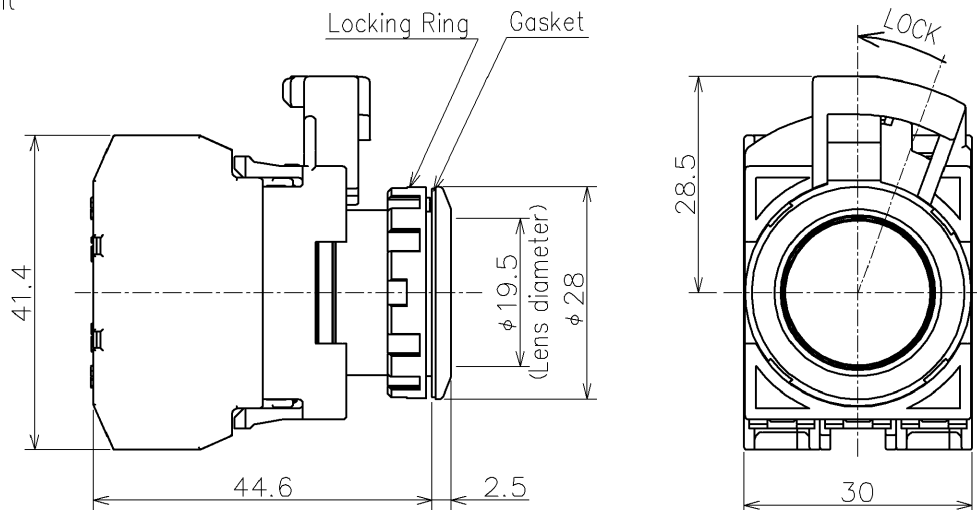

Bezel Color (◇) :	Black (1) , Metallic (4)
Contact Arrangement (□□) :	1NO (10) , 1NC (01) , 1NO-1NC (11) , 2NO (20) , 2NC (02)
LED Operating Voltage (▽) :	6V AC/DC (2) , 12V AC/DC (3) , 24V AC/DC (4) , 100/120V AC (H) , 200/220V AC (M) , 230/240V AC (M4)
Illumination Color (※) :	Red (R) , Green (G) , Amber (A) , Yellow (Y) Blue (S) , Pure White (PW)

Thickness : 0.2 mm maximum
 Film material : Polyester (recommended)
 Note : Film is not supplied and must be prepared by the user.

Applicable Marking Film Size

Panel Cut-Out

			Product Name:	CW SERIES ILLUMINATED PUSHBUTTONS	
			Type Number:	CW◇L-A1E□□Q▽※	
Approved by	M.FUJIMOTO	2023/8/30	Dim.:	m m	Outside View
Checked by	Y.HANAOKA	2023/8/30	Drawing No.	MA4-A04840B	
Drawn by	F.TAKAI	2023/8/30			