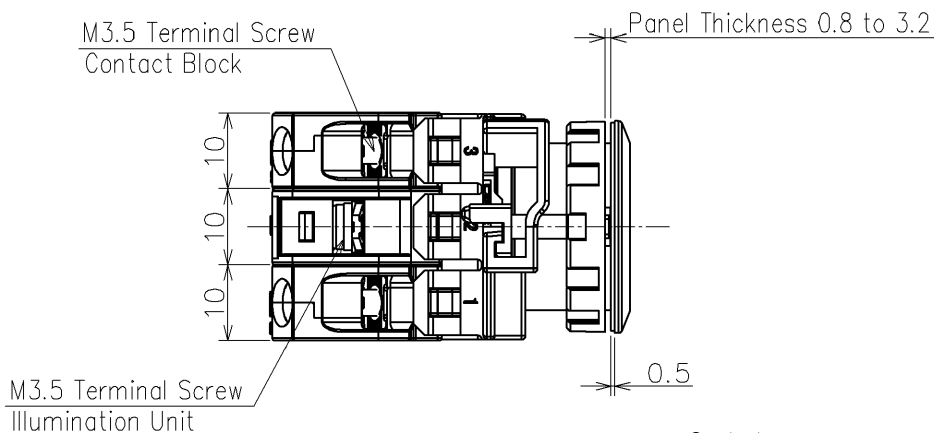

Bezel Color (◇) :	Black (1) , Metallic (4)
Contact Arrangement (□□) :	1NO (10) , 1NC (01) , 1NO-1NC (11) , 2NO (20) , 2NC (02)
LED Operating Voltage (▽) :	6V AC/DC (2) , 12V AC/DC (3) , 24V AC/DC (4) , 100/120V AC (H) , 200/220V AC (M) , 230/240V AC (M4)
Illumination Color (※) :	Red (R) , Green (G) , Amber (A) , Yellow (Y) Blue (S) , Pure White (PW)

Thickness : 0.2 mm maximum
 Film material : Polyester (recommended)
 Note : Film is not supplied and must be prepared by the user.

Applicable Marking Film Size

Panel Cut-Out

			Product Name:	CW SERIES ILLUMINATED PUSHBUTTONS	
			Type Number:	CW◇L-A1E□□Q▽※	
Approved by	M.FUJIMOTO	2023/8/30	Dim.:	m m	Outside View
Checked by	Y.HANAOKA	2023/8/30	Drawing No.	MA4-A04840B	
Drawn by	F.TAKAI	2023/8/30			