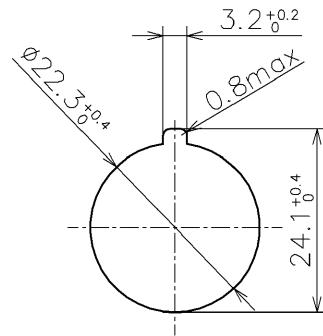

Bezel Color (◇) :	Black (1) , Metallic (4)
Contact Arrangement (□□) :	1NO (10) , 1NC (01) , 1NO-1NC (11) , 2NO (20) , 2NC (02)
LED Operating Voltage (▽) :	6V AC/DC (2) , 12V AC/DC (3) , 24V AC/DC (4) , 100/120V AC (H) , 200/220V AC (M) , 230/240V AC (M4)
Illumination Color (※) :	Red (R) , Green (G) , Amber (A) , Yellow (Y) Blue (S) , Pure White (PW)

Thickness : 0.2 mm maximum
 Film material : Polyester (recommended)
 Note : Film is not supplied and must be prepared by the user.

Applicable Marking Film Size

Panel Cut-Out

			Product Name:	CW SERIES ILLUMINATED PUSHBUTTONS	
			Type Number:	CW◇L-A1E□□Q▽※	
Approved by	M.FUJIMOTO	2023/8/30	Dim.:	m m	Outside View
Checked by	Y.HANAOKA	2023/8/30	Drawing No.	MA4-A04840B	
Drawn by	F.TAKAI	2023/8/30			