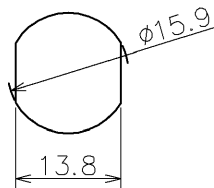

Thickness : 0.2 mm maximum
 Film material : Polyester (recommended)
 Note : Film is not supplied and must be prepared by the user.

Applicable Marking Film Size

Panel Cut-Out

			Product Name:	CW SERIES ILLUMINATED PUSHBUTTONS	
			Type Number:	CW◇L-A1E□□Q▽※	
Approved by	M.FUJIMOTO	2023/8/30	Dim.:	m m	Outside View
Checked by	Y.HANAOKA	2023/8/30	Drawing No.	MA4-A04840B	
Drawn by	F.TAKAI	2023/8/30			